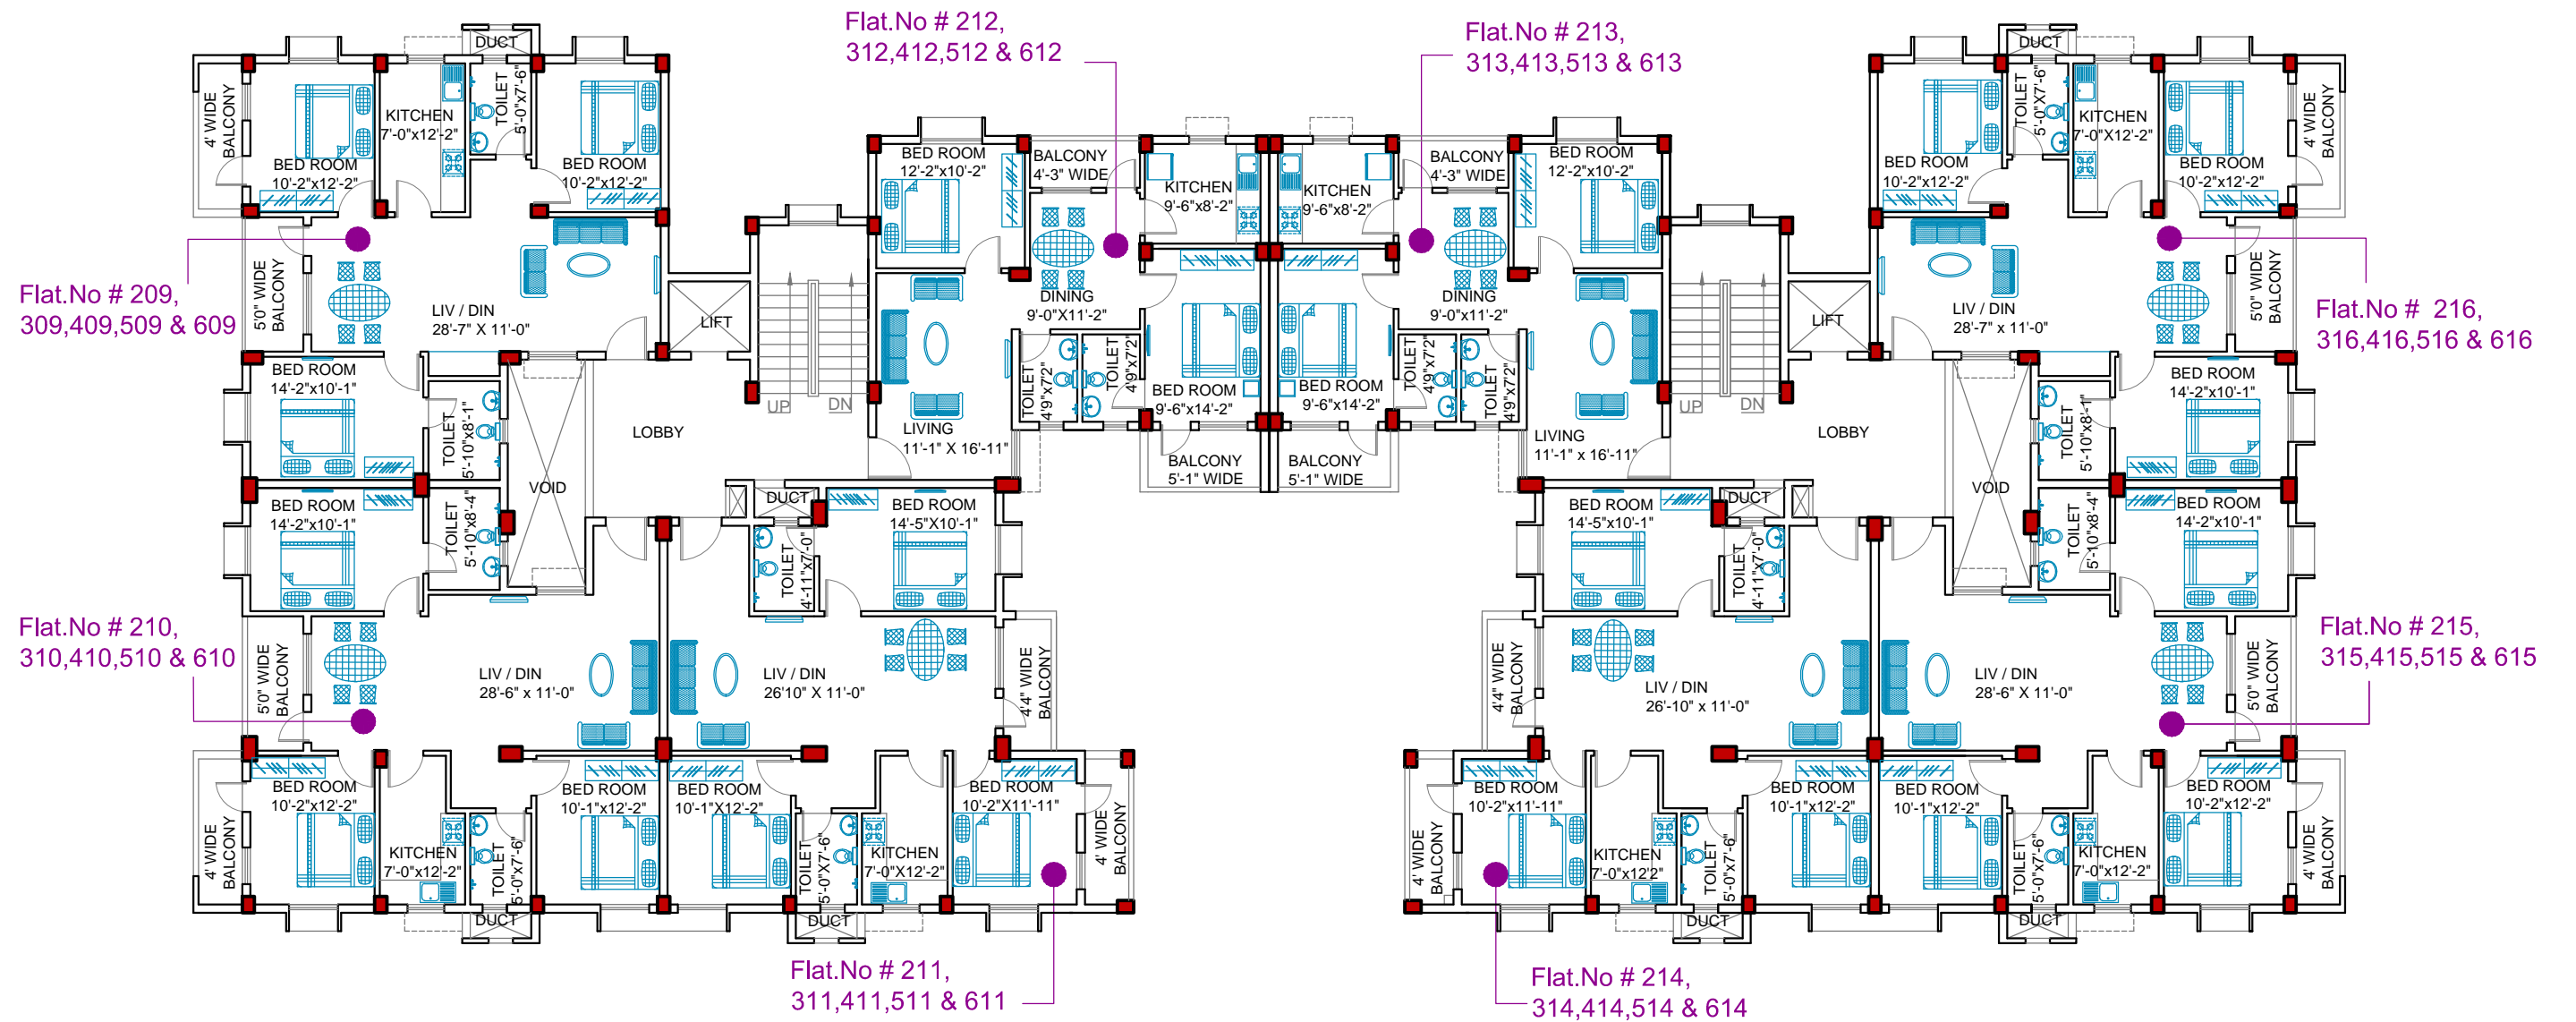

AREA STATEMENT	TYPE	SUPER BUILT UP AREA (SFT)
FLAT. NO.		
209,309,409,509,609	3 BHK	1487
210,310,410,510,610	3 BHK	1551
211,311,411,511,611	3 BHK	1475
212,312,412,512,612	2 BHK	1170
213,313,413,513,613	2 BHK	1170
214,314,414,514,614	3 BHK	1475
215,315,415,515,615	3 BHK	1551
216,316,416,516,616	3 BHK	1487

KEYPLAN

TYPICAL FLOOR PLAN FOR
2ND, 3RD, 4TH, 5TH & 6TH FLOORS
BLOCK - A